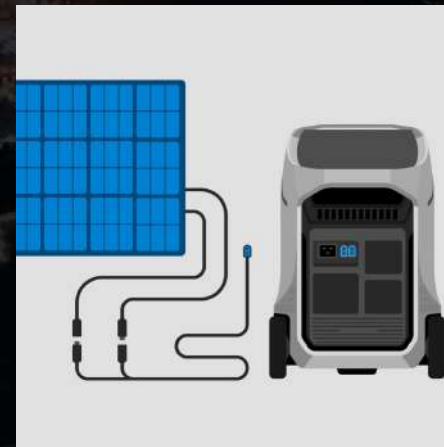

Solar Charging (1600W)

With 1600W solar input via dual MPPT ports, gives you a faster and more flexible solar setup.