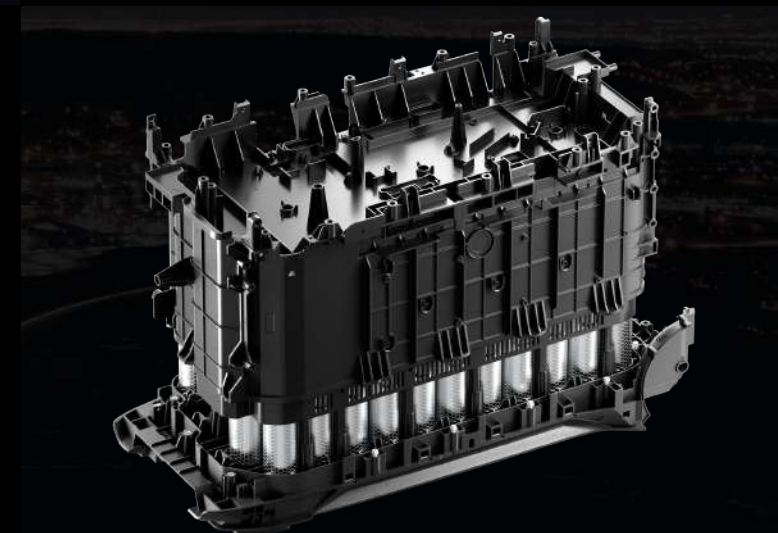

Built to Last. Engineered for Life

Durable LFP battery

3+2 years warranty

Automotive-Grade CTC Structure

Built with a rugged automotive-grade CTC (Cell to Chassis) structure, the battery is shockproof, drop-resistant (up to 0.2m), and supports up to 100kg surface load—ensuring stable performance anytime, anywhere.

Extreme Environment resistance

Operating temp: Discharges from -10 °C; charges 0–45 °C

Storage temp: -10 °C to 45 °C

Humidity: 20 %–95 % RH, ready for damp camping nights

Salt spray: Passes 5 % NaCl test—built for seaside life

≤30dB Whisper-Quiet Operation

Powered by X-Quiet™ 3.0 cooling technology, it stays whisper-quiet—below 30 dB, even while running